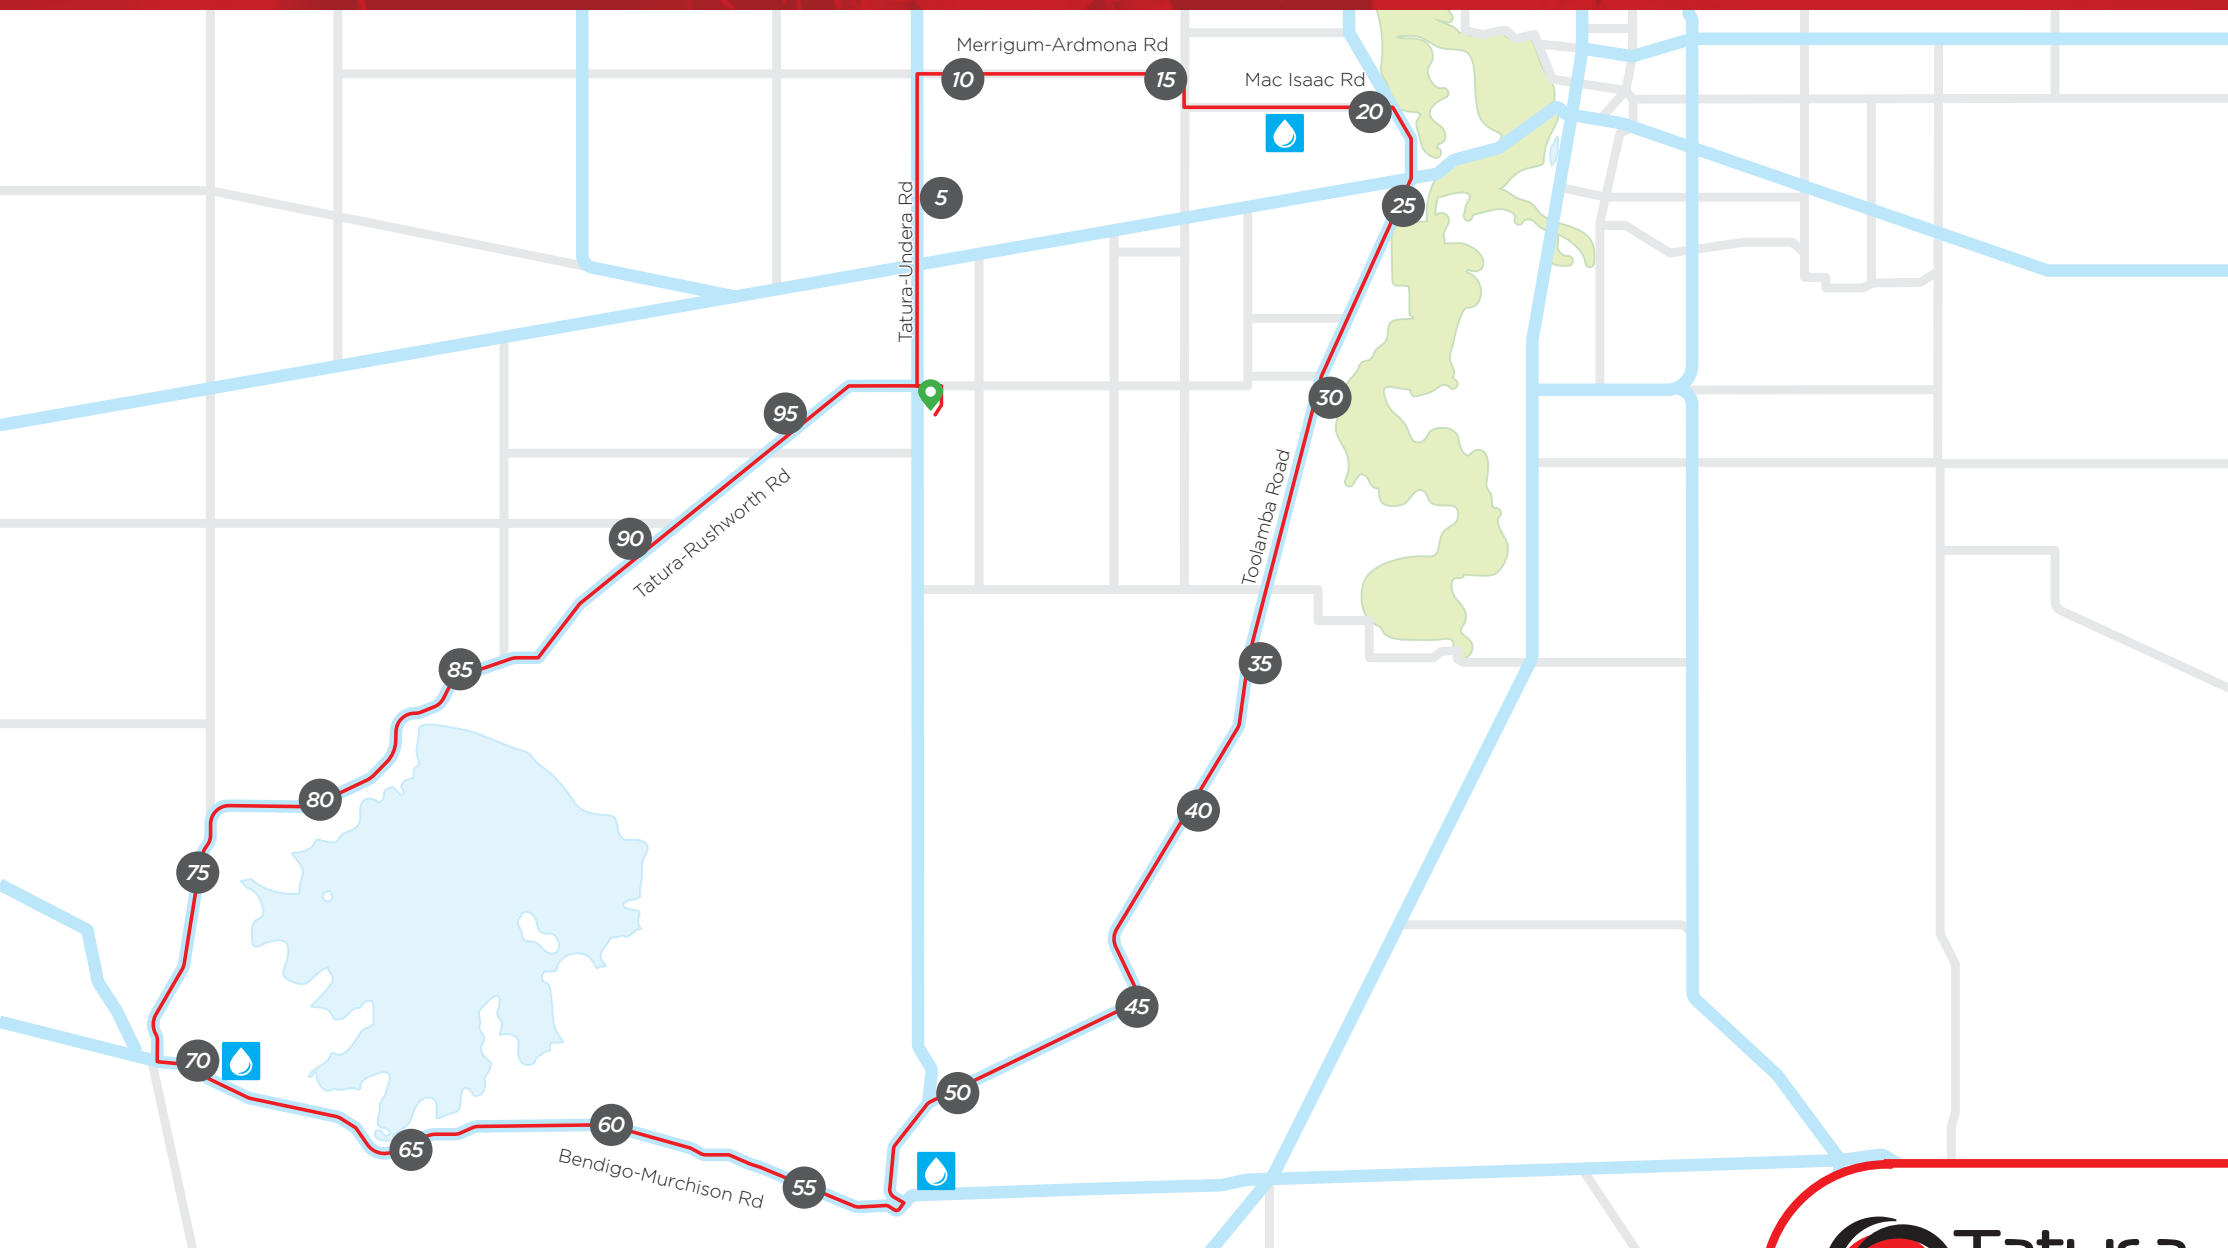

# 100km Course - Part 1 | 2024

[www.tatura200.com.au](http://www.tatura200.com.au)

# 100km Course - Part 1 | 2024

Leg	Dir	Notes	Total
	←	Turn left at Service St	0.3
0.8	→	Turn right at Ross St	1.1
0.4	↑	Take 2nd exit at roundabout - continue along Tatura-Undera Rd	1.5
7.6	→	Turn right onto Merrigum-Ardmona Rd	8.7
6.5	→	Turn right onto Ardmona Rd	15.2
0.7	←	Turn left onto Macisaac Rd	15.9
5.0	→	Turn right onto Echuca Rd/C355	20.9
1.9	↑	Continue onto Toolamba Rd/C369	22.8
27.1	←	Turn left onto River Rd/C357	49.9
2.5	→	Turn right onto Impey St	52.4
0.2	→	Turn right onto Rushworth Rd/C345	52.6
18.7	→	Turn right onto Rushworth-Tatura Rd/C356	71.4
28.0	→	Take third exit at the roundabout on to Ross St	99.3
0.1	←	Turn left on to Service St	99.4
0.1	→	Turn right on to Martin St	99.5