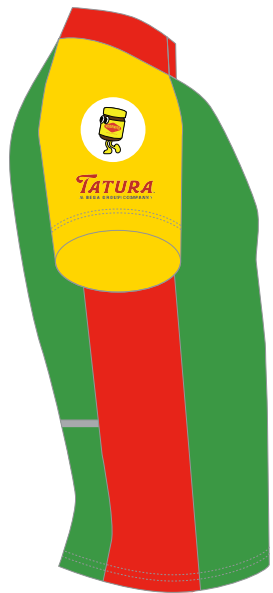

# UNISEX RACE CYCLE JERSEY (MCJ0030/WCJ0040)

**SUBA**

RIGHT

FRONT

BACK

LEFT

 PMS 485 C

 PMS 7739 C

 PMS 012 C

Specifications

Sub4 reflective logos to be used

Rear reflective trim on top of pockets

Client Approval

Client

Date

Signature