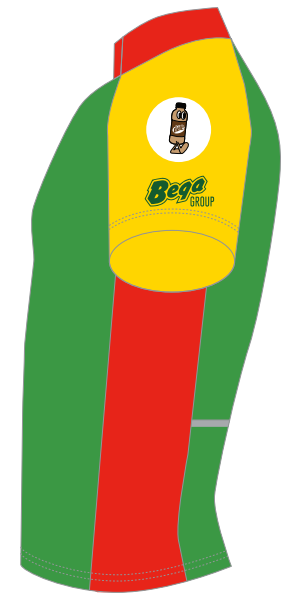

# UNISEX RACE CYCLE JERSEY (MCJ0030/WCJ0040)

**SUBA**

RIGHT

FRONT

BACK

LEFT

 PMS 485 C

 PMS 7739 C

 PMS 012 C

Specifications

Sub4 reflective logos to be used

Rear reflective trim on top of pockets

Client Approval

Client

Date

Signature