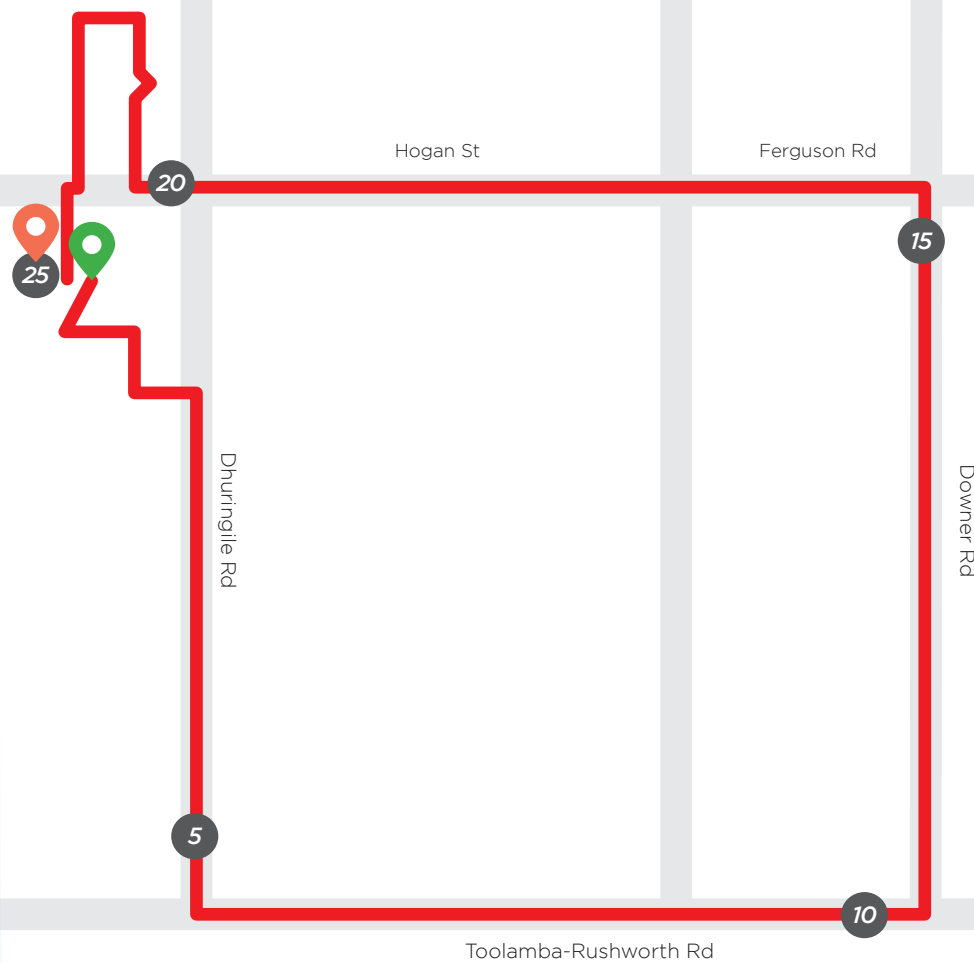

25km Course | 2024

www.tatura200.com.au

25km Course | 2024

Dir	Notes	Total
←	Turn left onto O'Reilly Road	0.4km
→	Turn right onto Langdon Rd	0.8km
←	Turn left onto Hampton Rd	1.2km
→	Turn right onto Dhurringile Rd	2.2km
←	Turn left onto Toolamba-Rushworth Rd	5.7km
←	Turn left onto Downer Rd	10.6km
←	Turn left onto Ferguson Rd	15.5km
↑	Continue straight through to Hogan Street	20.4km
→	Turn right onto Thomson Street	21.3km
←	Turn left onto McNamara Street	21.9km
←	Turn left onto Park Street	22.3km
→	Turn right onto Hogan Street	22.9km
←	Turn left onto Fraser Street	23km
←	Turn left onto Service Street	23.4km
→	Turn right onto Francis Street	23.6km
	Arrive at 45 Martin Street	24km