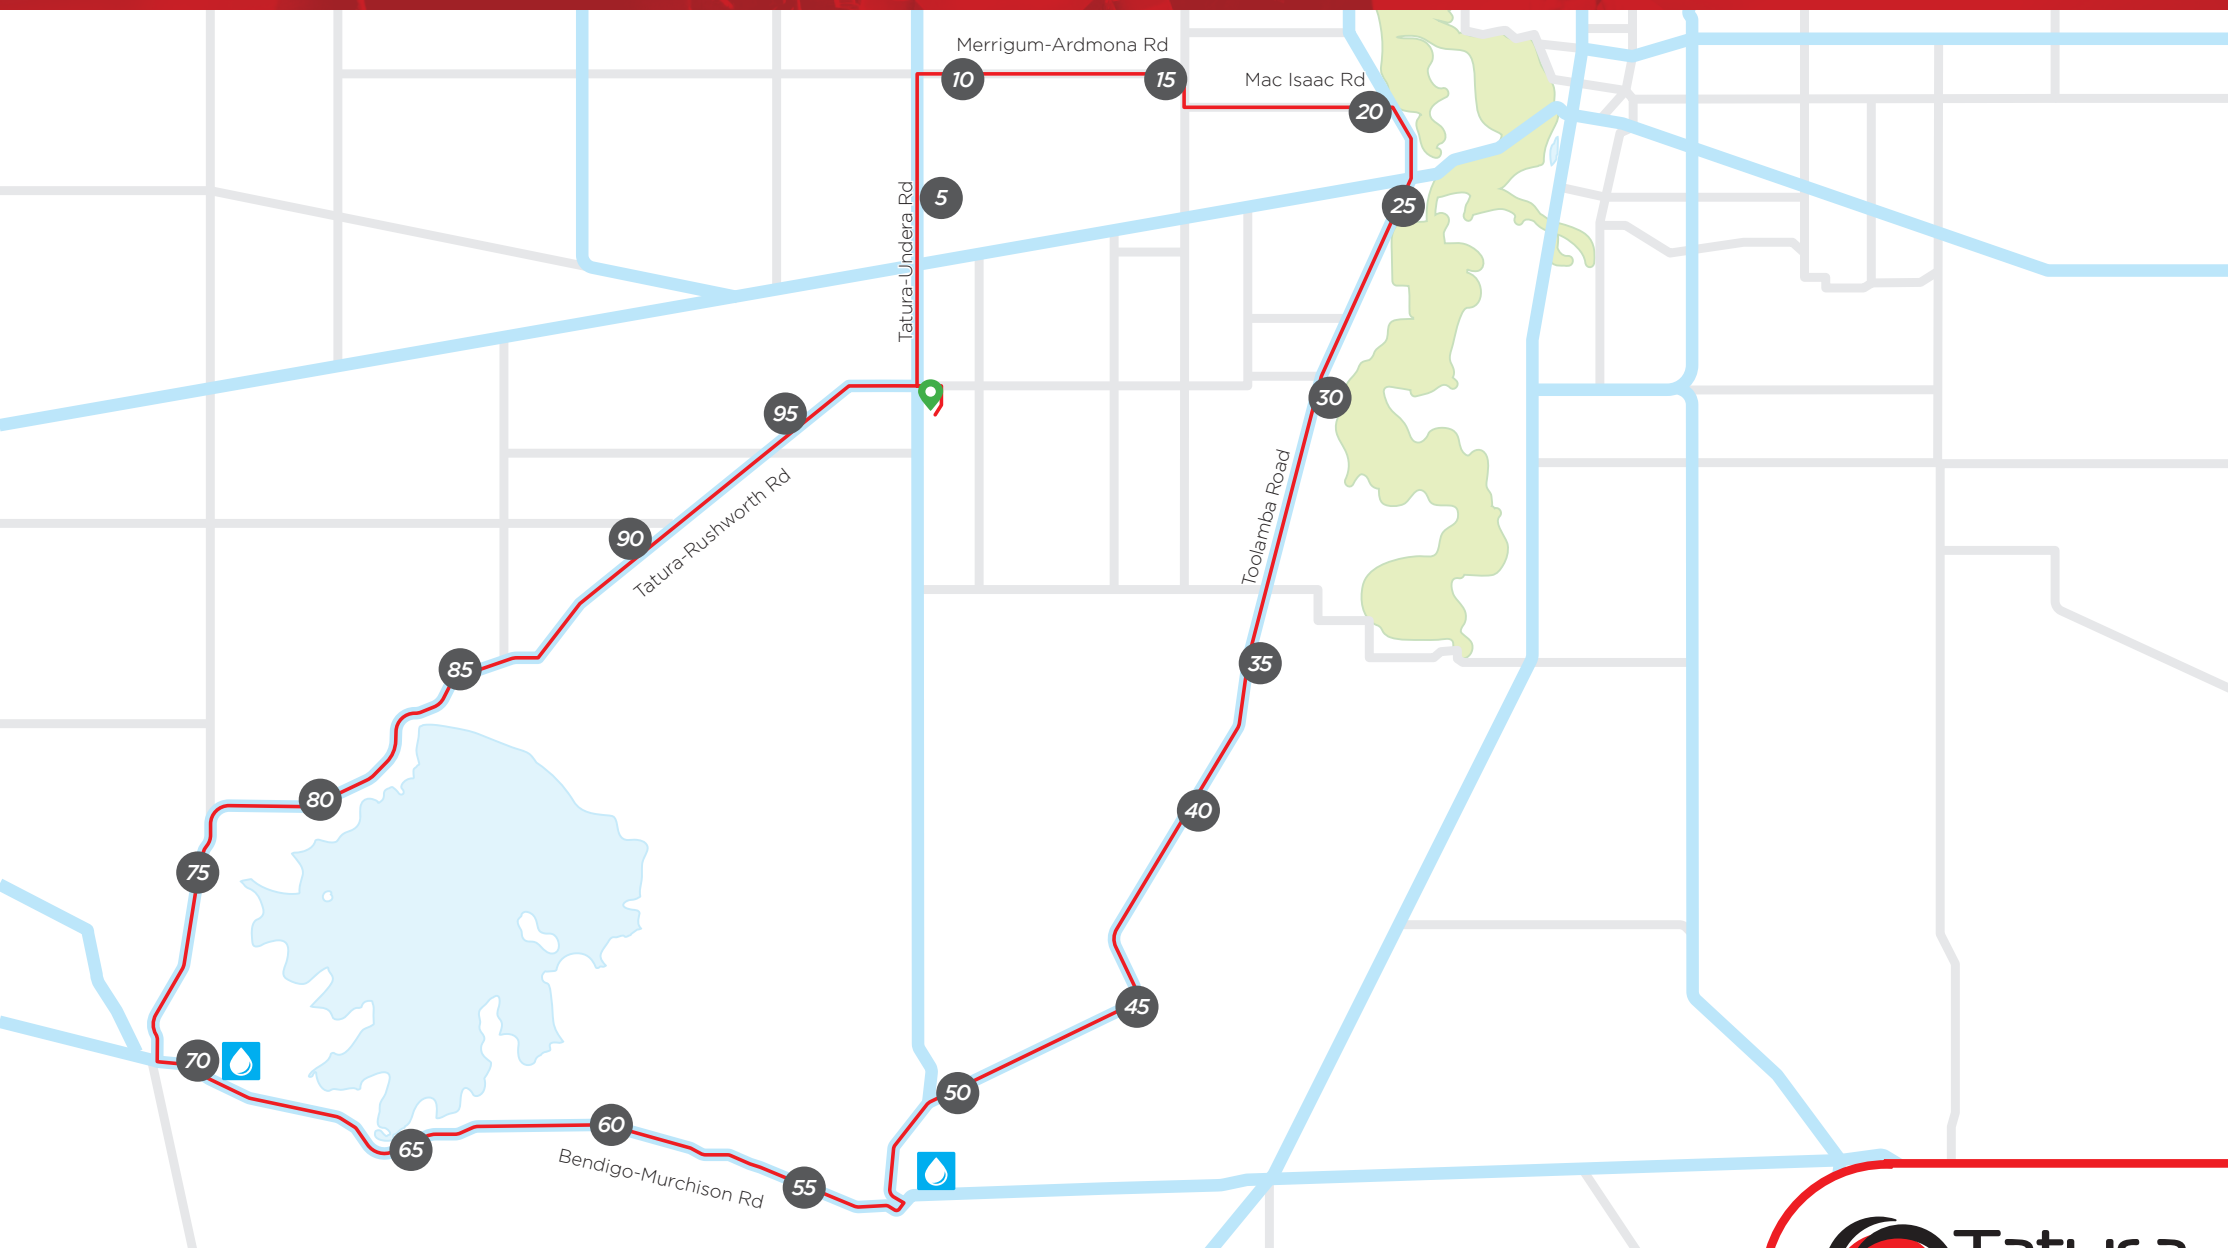

100km Course - Part 1 | 2024

www.tatura200.com.au

100km Course - Part 1 | 2024

Leg	Dir	Notes	Total
	←	Turn left at Service St	0.3
0.8	→	Turn right at Ross St	1.1
0.4	↑	Take 2nd exit at roundabout - continue along Tatura-Undera Rd	1.5
7.6	→	Turn right onto Merrigum-Ardmona Rd	8.7
6.5	→	Turn right onto Ardmona Rd	15.2
0.7	←	Turn left onto Macisaac Rd	15.9
5.0	→	Turn right onto Echuca Rd/C355	20.9
1.9	↑	Continue onto Toolamba Rd/C369	22.8
27.1	←	Turn left onto River Rd/C357	49.9
2.5	→	Turn right onto Impey St	52.4
0.2	→	Turn right onto Rushworth Rd/C345	52.6
18.7	→	Turn right onto Rushworth-Tatura Rd/C356	71.4
28.0	→	Take third exit at the roundabout on to Ross St	99.3
0.1	←	Turn left on to Service St	99.4
0.1	→	Turn right on to Martin St	99.5