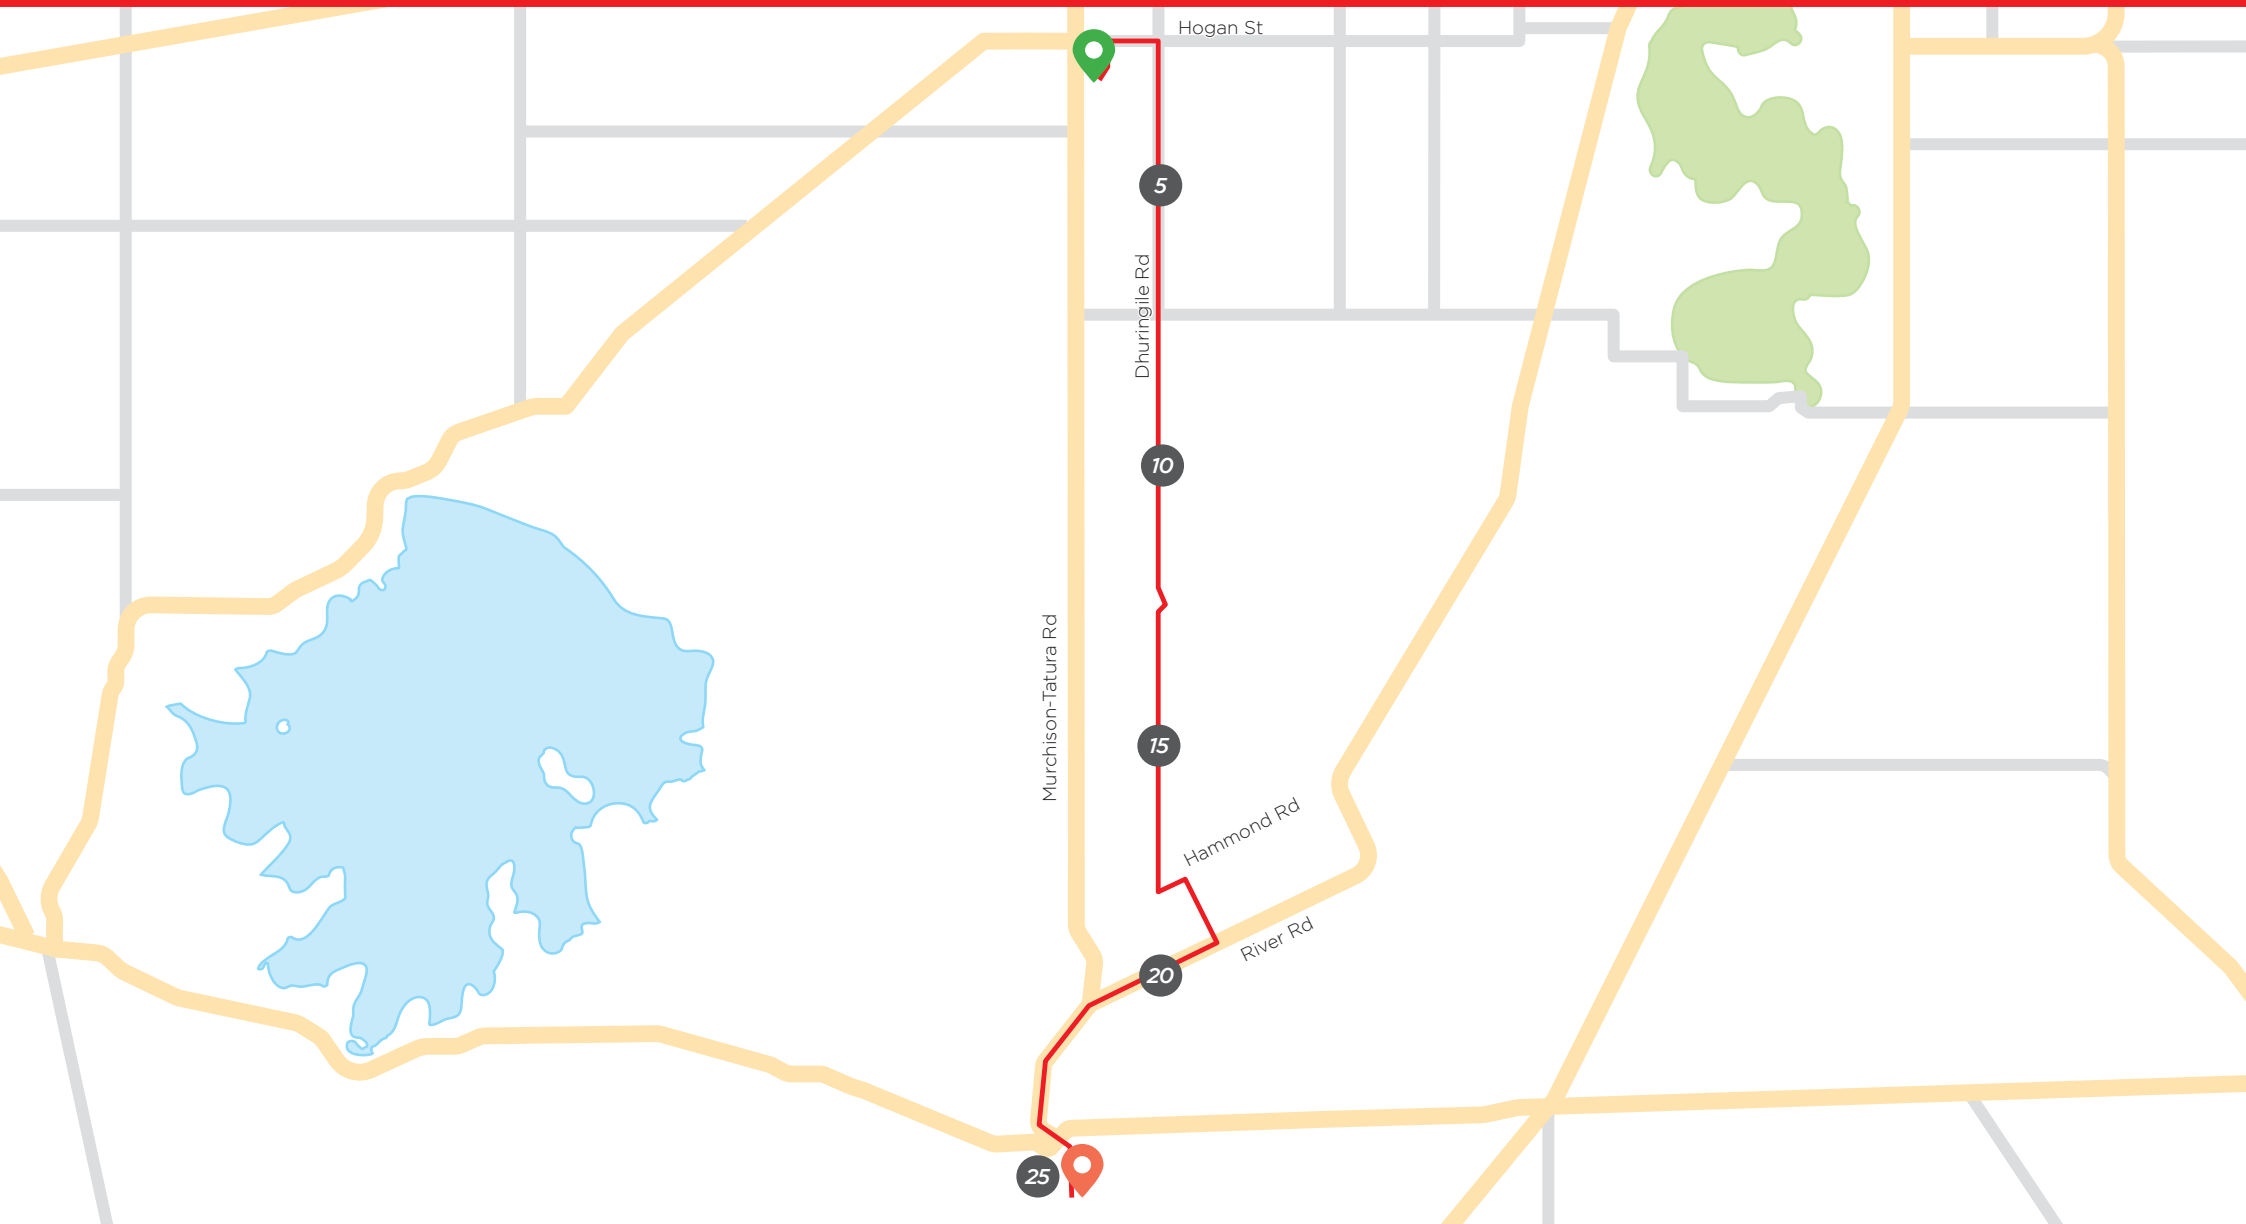

25km Gears & Graze Course 2023

25km Gears & Graze Course 2023

Dir	Notes	Total
↑	Continue onto Francis St	0 km
➡	Turn right onto Casey St	0.59
↘	Take the 2nd exit at roundabout, over railway line	0.82
➡	Turn right onto Hogan St	1
➡	At the roundabout, take the 3rd exit onto Dhurringile Rd	1.84
↙	Turn left onto Hammond Rd	17.2
➡	Turn right onto Harper Rd	17.72
➡	Turn right onto River Rd/C369	18.94
↙	Turn left to continue on River Rd/C369	21.61
↑	Continue over High Rd onto Stevenson St	24.23
↑	Continue onto Willoughby St	24.7
↑	Continue onto Old Weir Rd	25.28
↙	Turn left into Longleat Wines	25.69