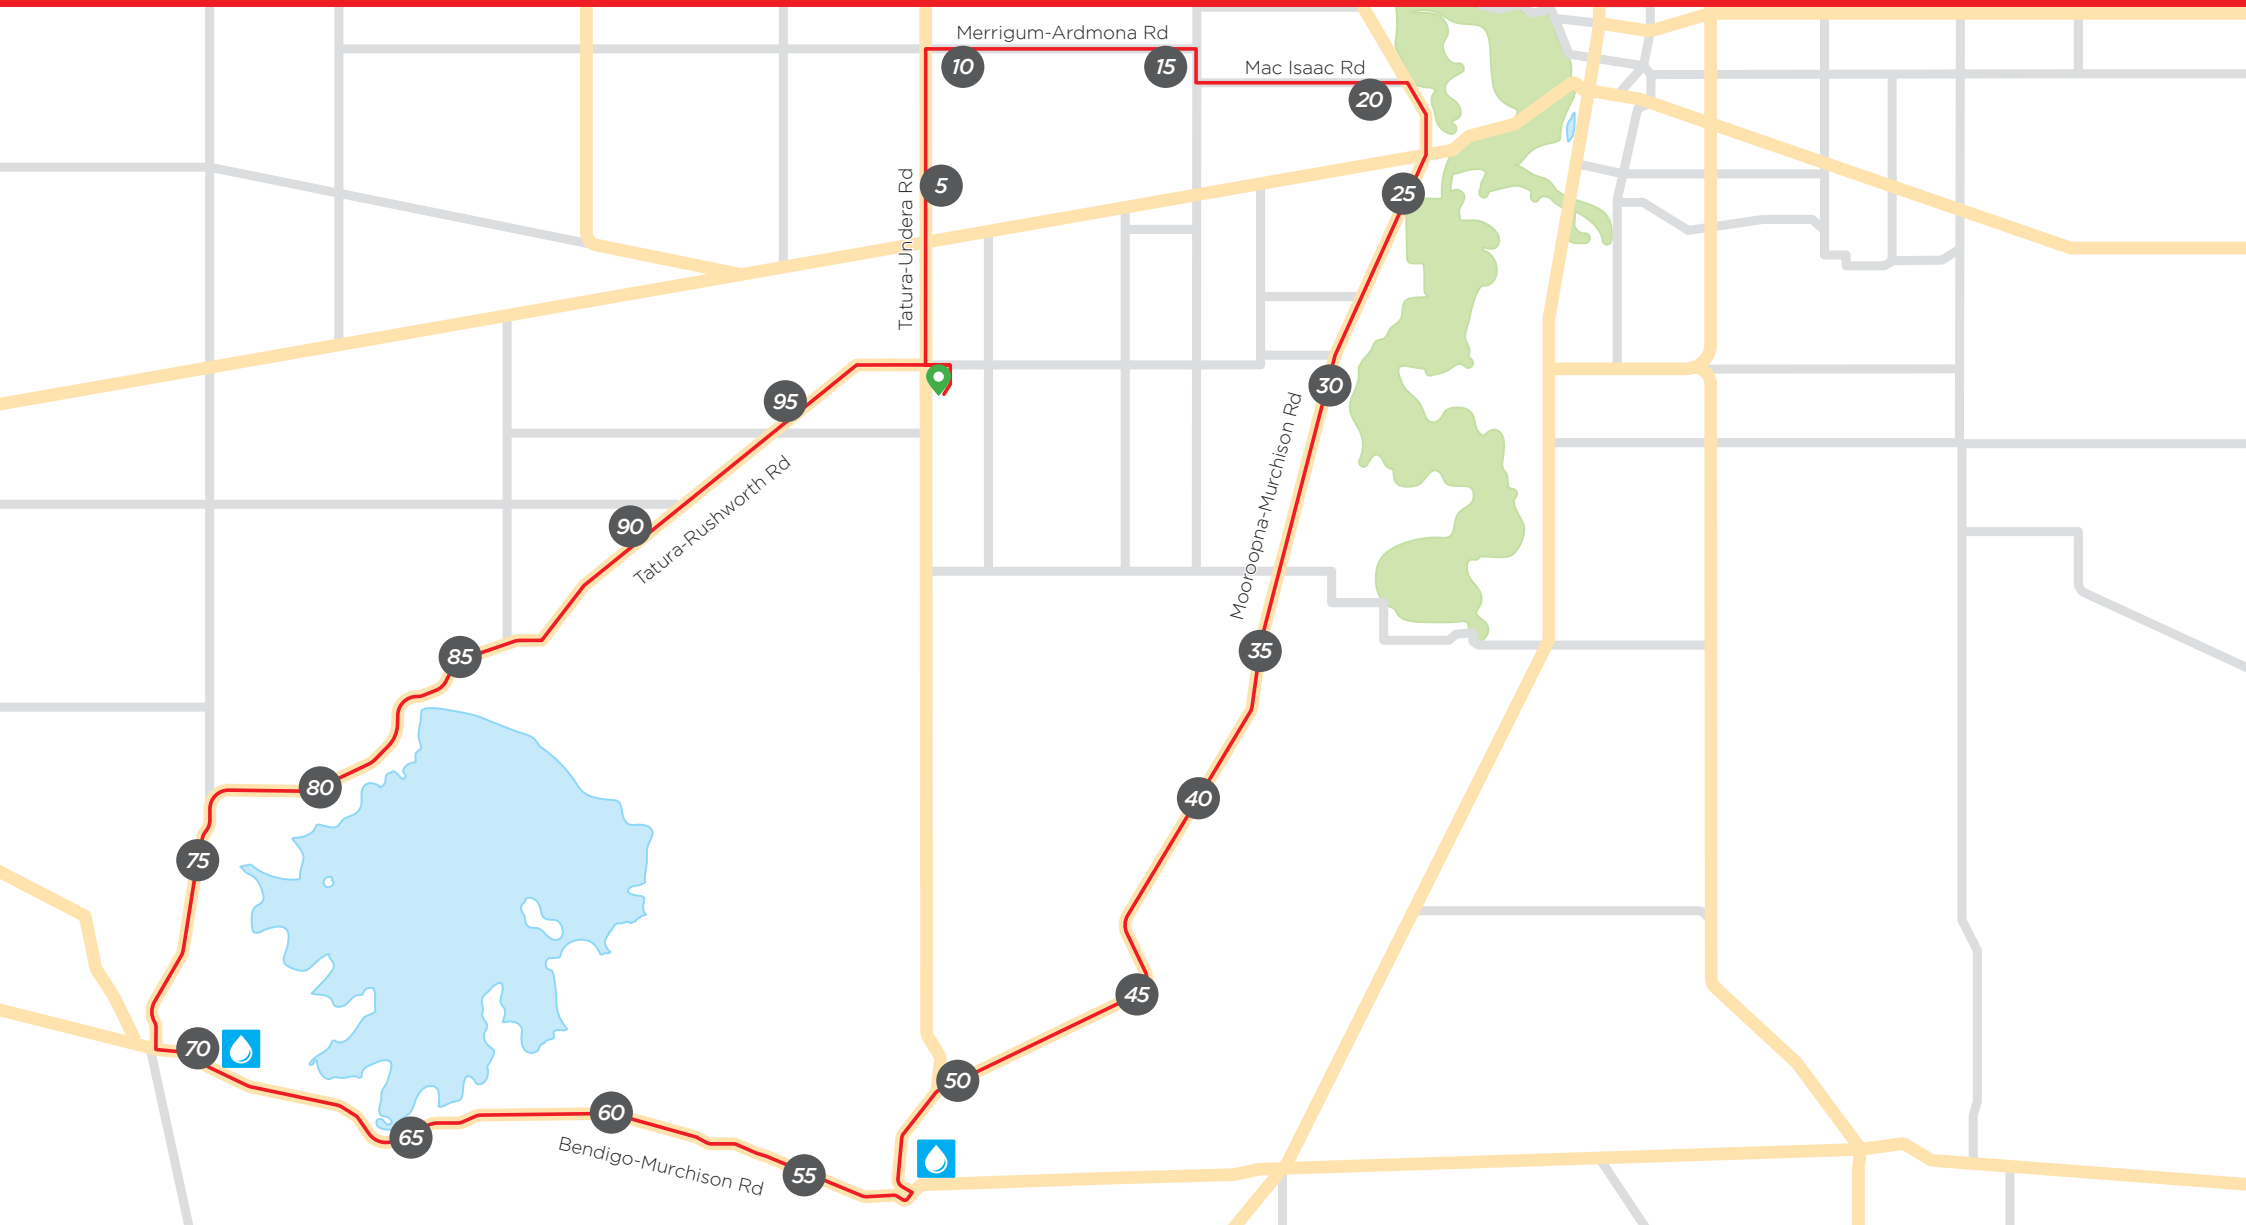

100km Course 2023 • Part One

100km Course 2023 • Part One

Leg	Dir	Notes	Total
	◀	Turn left at Service St	0.3
0.8	▶	Turn right at Ross St	1.1
0.4	⬆	Take 2nd exit at roundabout - continue along Tatura-Undera Rd	1.5
7.6	▶	Turn right onto Merrigum-Ardmona Rd	8.7
6.5	▶	Turn right onto Ardmona Rd	15.2
0.7	◀	Turn left onto Macisaac Rd	15.9
5.0	▶	Turn right onto Echuca Rd/C355	20.9
1.9	⬆	Continue onto Toolamba Rd/C369	22.8
27.1	◀	Turn left onto River Rd/C357	49.9
2.5	▶	Turn right onto Impey St	52.4
0.2	▶	Turn right onto Rushworth Rd/C345	52.6
18.7	▶	Turn right onto Rushworth-Tatura Rd/C356	71.4
28.0	▶	Take third exit at the roundabout on to Ross St	99.3
0.1	◀	Turn left on to Service St	99.4
0.1	▶	Turn right on to Martin St	99.5