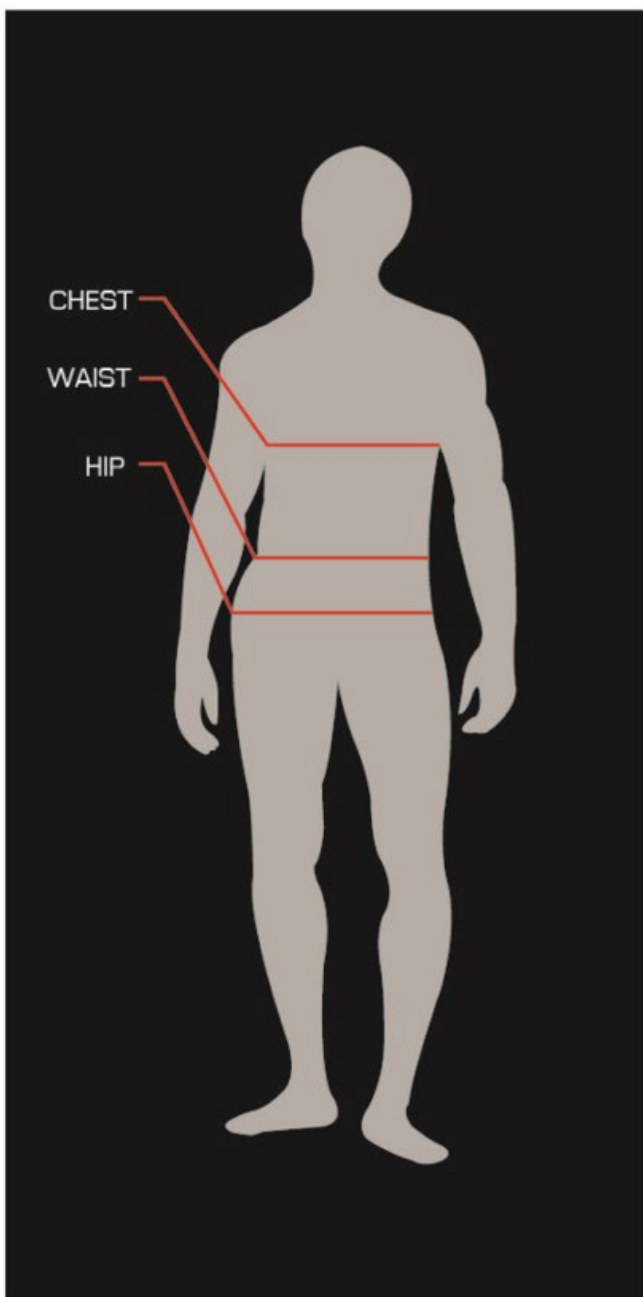

# SIZE GUIDE

**SUBA**

UNISEX SIZE GUIDE							
body measurements (cm)							
SIZES	2XS	XS	S	M	L	XL	2XL
<b>Chest</b>	<b>76-82</b>	<b>82-88</b>	<b>88-94</b>	<b>94-99</b>	<b>100-105</b>	<b>106-112</b>	<b>113-120</b>
<b>Waist</b>	<b>57-62</b>	<b>63-70</b>	<b>71-79</b>	<b>80-86</b>	<b>87-97</b>	<b>98-107</b>	<b>108-117</b>

## Size Guide

CHEST measurement in cm

### Men's / Unisex

2XS	XS	S	M	L	XL	2XL	3XL	4XL	5XL
76-82	82-88	88-94	94-99	100-105	108-112	113-117	118-122	123-127	127-132

### Women's

2XS	XS	S	M	L	XL	2XL	3XL	4XL
70-75	75-80	80-85	85-91	91-97	97-103	103-109	109-115	115-121